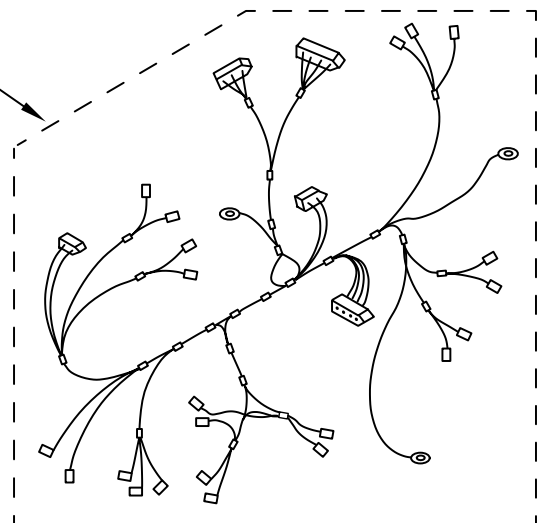

TOP AND CONSOLE PARTS

For Model: MED6300TQ0

(White)

29" ELECTRIC DRYER

IMPORTANT: All Part Numbers Listed Are Whirlpool Numbers. Source Parts Through Whirlpool.

TOP AND CONSOLE PARTS

For Model: MED6300TQ0

(White)

IMPORTANT: All Part Numbers Listed Are Whirlpool Numbers. Source Parts Through Whirlpool.

CABINET PARTS

For Model: MED6300TQ0

(White)

Illus. No.	Part No.	DESCRIPTION	Illus. No.	Part No.	DESCRIPTION	Illus. No.	Part No.	DESCRIPTION
2	343641	Screw, 10-16 x 1/2	17	279318	Terminal, Tinned & Brass (3) (Includes Illus. 39)	35	8565020	Door Inner
3	693995	Screw, 8-18 x 3/8	18	8557569	Cabinet	36	W10116924	Door, Outer
4	W10007520	Clip, Ground (2)	19	8578560	Hole Plug	37	W10111244	Door Handle
5	W10110241	Cover, Block	20	3387374	Spring, Idler	38	W10044490	Seal, Front Panel
6	8576625	Lock-Top Front (2)	21	8565029	Panel, Front	39	279393	Terminal Block Kit (For Terminal Block)
7	8558830	Panel, Rear	22	8566208	Switch Assembly	40	342055	Screw, 10-32 x 5/8
8	3404413	Plug-Hole	23	660658	Clamp, Motor	41	3397659	Block, Terminal
9	8568303	Locator, Snap Down	24	8572982	Catch, Door Assembly	42	8547174	Pulley Assembly
10	3978977	Door Switch Assembly	25	W10118614	Seal, Door Switch	43	8547168	Belt, Drive
11	3389420	Retainer, Idler	26	3393008	Screw, 10-16 x 1/2	44	8547166	Base, Motor
12	8575027	Seal, Door	27	3390631	Screw, 8-18 x 1/2	45	W10002600	Bolt, 6-20 x 1 1/4
13	342055	Pal Nut (4)	28	8565018	Hinge, Assembly	46	8578565	Pulley, 60 HZ
14	8578538	Restrainer, Belt	29	8564011	Bracket, Switch	47	8566152	Motor Assembly 60 HZ.
15	3394083	Clip, Front Panel (2)	30	8539897	Belt-Switch Jumper	48	238088	Hinge, Top (2)
16	3392100	Foot, Dryer	31	8533974	Screw Ground	50	W10100830	Screw, 10-16 x 3/64
	279810	Foot-Optional (Extended Length Package of 2) (Not Included)	32	W10050060	Filler-Door	51	18849	Pad-Top Hinge
			33	8572983	Strike, Door			
			34	308499	Palnut (10)			